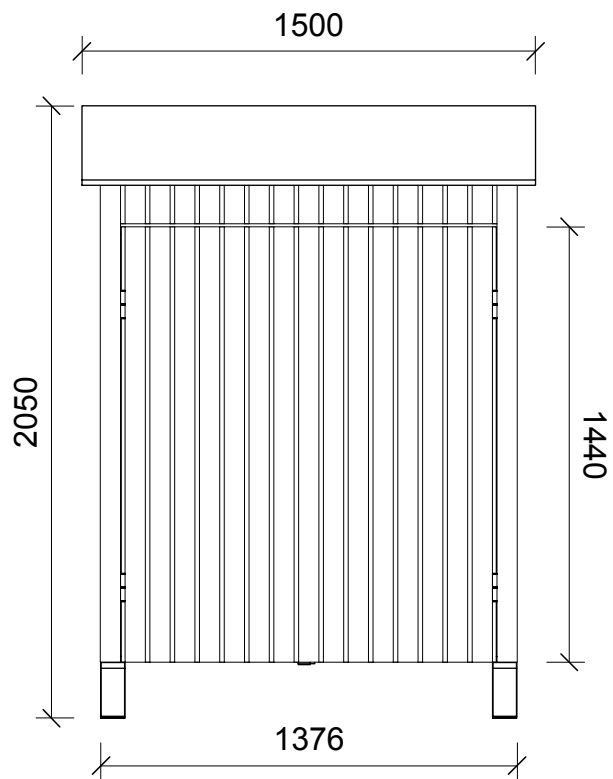

Cushion Cabinet

maten in mm